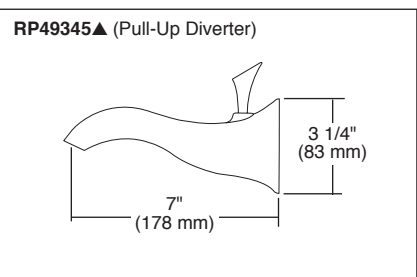

BRIZO®

TUB AND SHOWER FAUCET TRIM

- RSVP® Bath Collection
- TempAssure® Thermostatic
- Valve Only (T60090)
- Shower Only (T60290)
- Tub/Shower (T60490)

Submitted Model No.: _____

Specific Features: _____

▲ Designate proper finish suffix

STANDARD SPECIFICATIONS:

- TempAssure® thermostatic valve cartridge.
- Thermostatic wax element maintains the outlet temperature to $\pm 3.6^{\circ}\text{F}$.
- Must also order MultiChoice® Universal rough valve body (R60000 Series).
- Back-to-back installation capability.
- Lever volume control handle; temperature adjustment lever.
- Graphics indicate hot/cold temperature adjustment.
- Field adjustable to limit handle rotation into hot water zone.
- All parts replaceable from the front of the valve.
- Adjusts for up to 1" wall thickness.
- Rub clean nubs on showerhead.
- Tool for showerhead to showerarm assembly provided.
- Two function push button showerhead.
- Decorative, cast brass showerarm and tub spout.