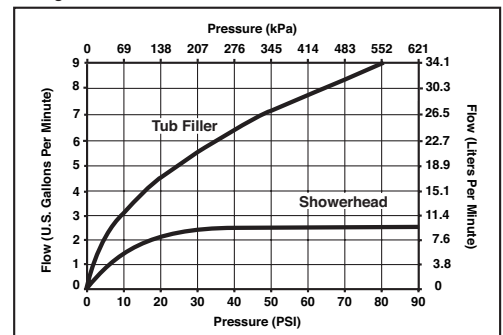

For additional flow rate information reference the Brizo price book.

Delta Faucet Company

55 E. 111th Street, Indianapolis, Indiana 46280
350 South Edgeware Road, St. Thomas, Ontario, Canada N5P 4L1
© 2014 Masco Corporation of Indiana

Delta reserves the right (1) to make changes in specifications and materials, and (2) to change or discontinue models, both without notice or obligation. Dimensions are for reference only. See current full-line price book or www.brizo.com for finish options and product availability.