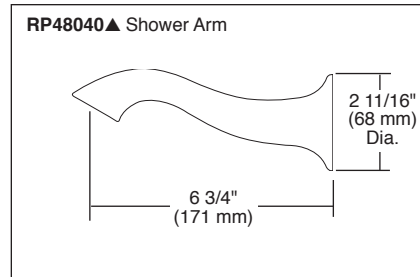

BRIZO®

TUB AND SHOWER FAUCET TRIM

- RSVP® Bath Collection
- TempAssure® Thermostatic
- Valve Only (T60090)
- Shower Only (T60290)
- Tub/Shower (T60490)

Submitted Model No.: _____

Specific Features: _____

▲ Designate proper finish suffix

STANDARD SPECIFICATIONS:

- TempAssure® thermostatic valve cartridge.
- Thermostatic wax element maintains the outlet temperature to $\pm 3.6^{\circ}\text{F}$.
- Must also order MultiChoice® Universal rough valve body (R60000 Series).
- Back-to-back installation capability.
- Lever volume control handle; temperature adjustment lever.
- Graphics indicate hot/cold temperature adjustment.
- Field adjustable to limit handle rotation into hot water zone.
- All parts replaceable from the front of the valve.
- Adjusts for up to 1" wall thickness.
- Rub clean nubs on showerhead.
- Tool for showerhead to showerarm assembly provided.
- Two function push button showerhead.
- Decorative, cast brass showerarm and tub spout.