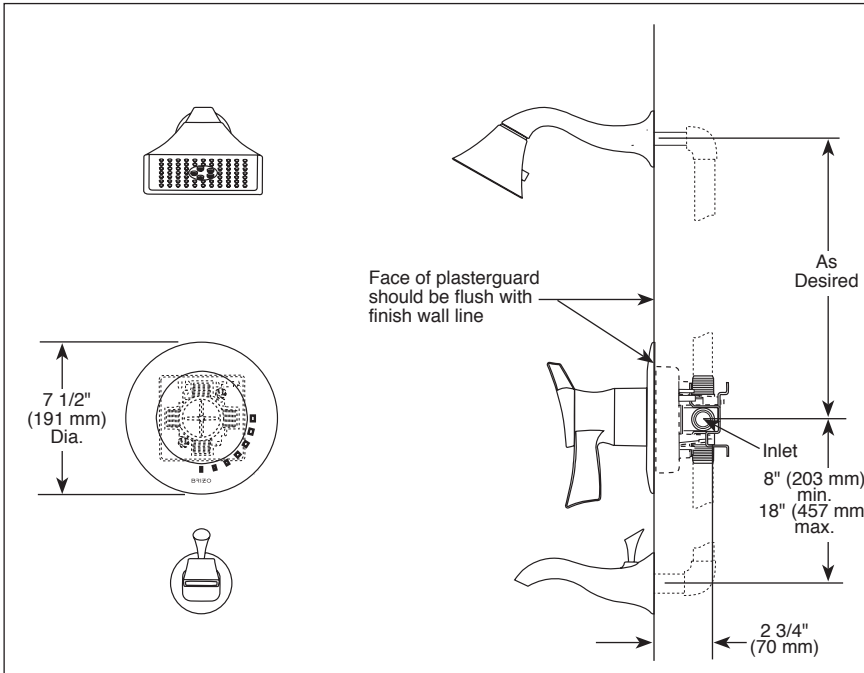

BRIZO®

TUB AND SHOWER FAUCET TRIM

- RSVP® Bath Collection
- TempAssure® Thermostatic
- Valve Only (T60090)
- Shower Only (T60290)
- Tub/Shower (T60490)

Submitted Model No.: _____

Specific Features: _____

▲ Designate proper finish suffix

STANDARD SPECIFICATIONS:

- TempAssure® thermostatic valve cartridge.
- Thermostatic wax element maintains the outlet temperature to $\pm 3.6^{\circ}\text{F}$.
- Must also order MultiChoice® Universal rough valve body (R60000 Series).
- Back-to-back installation capability.
- Lever volume control handle; temperature adjustment lever.
- Graphics indicate hot/cold temperature adjustment.
- Field adjustable to limit handle rotation into hot water zone.
- All parts replaceable from the front of the valve.
- Adjusts for up to 1" wall thickness.
- Rub clean nubs on showerhead.
- Tool for showerhead to showerarm assembly provided.
- Two function push button showerhead.
- Decorative, cast brass showerarm and tub spout.