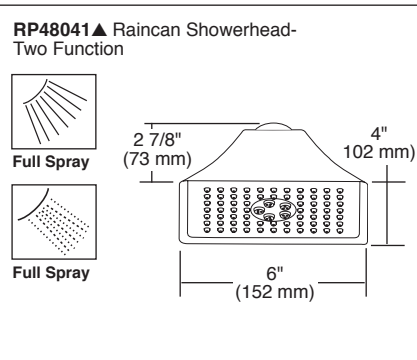

BRIZO®

TUB AND SHOWER FAUCET TRIM

- RSVP® Bath Collection
- TempAssure® Thermostatic
- Valve Only (T60090)
- Shower Only (T60290)
- Tub/Shower (T60490)

Submitted Model No.: _____

Specific Features: _____

▲ Designate proper finish suffix

STANDARD SPECIFICATIONS:

- TempAssure® thermostatic valve cartridge.
- Thermostatic wax element maintains the outlet temperature to $\pm 3.6^{\circ}\text{F}$.
- Must also order MultiChoice® Universal rough valve body (R60000 Series).
- Back-to-back installation capability.
- Lever volume control handle; temperature adjustment lever.
- Graphics indicate hot/cold temperature adjustment.
- Field adjustable to limit handle rotation into hot water zone.
- All parts replaceable from the front of the valve.
- Adjusts for up to 1" wall thickness.
- Rub clean nubs on showerhead.
- Tool for showerhead to showerarm assembly provided.
- Two function push button showerhead.
- Decorative, cast brass showerarm and tub spout.