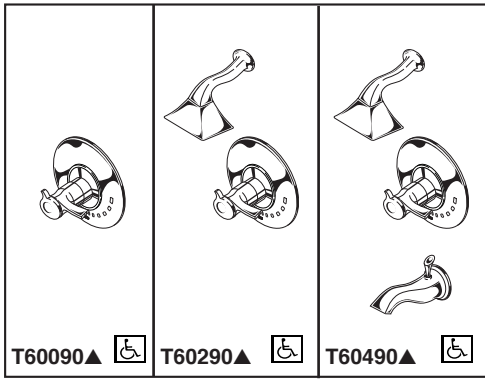

BRIZO®

TUB AND SHOWER FAUCET TRIM

- RSVP® Bath Collection
- TempAssure® Thermostatic
- Valve Only (T60090)
- Shower Only (T60290)
- Tub/Shower (T60490)

Submitted Model No.: _____

Specific Features: _____

▲ Designate proper finish suffix

STANDARD SPECIFICATIONS:

- TempAssure® thermostatic valve cartridge.
- Thermostatic wax element maintains the outlet temperature to $\pm 3.6^{\circ}\text{F}$.
- Must also order MultiChoice® Universal rough valve body (R60000 Series).
- Back-to-back installation capability.
- Lever volume control handle; temperature adjustment lever.
- Graphics indicate hot/cold temperature adjustment.
- Field adjustable to limit handle rotation into hot water zone.
- All parts replaceable from the front of the valve.
- Adjusts for up to 1" wall thickness.
- Rub clean nubs on showerhead.
- Tool for showerhead to showerarm assembly provided.
- Two function push button showerhead.
- Decorative, cast brass showerarm and tub spout.